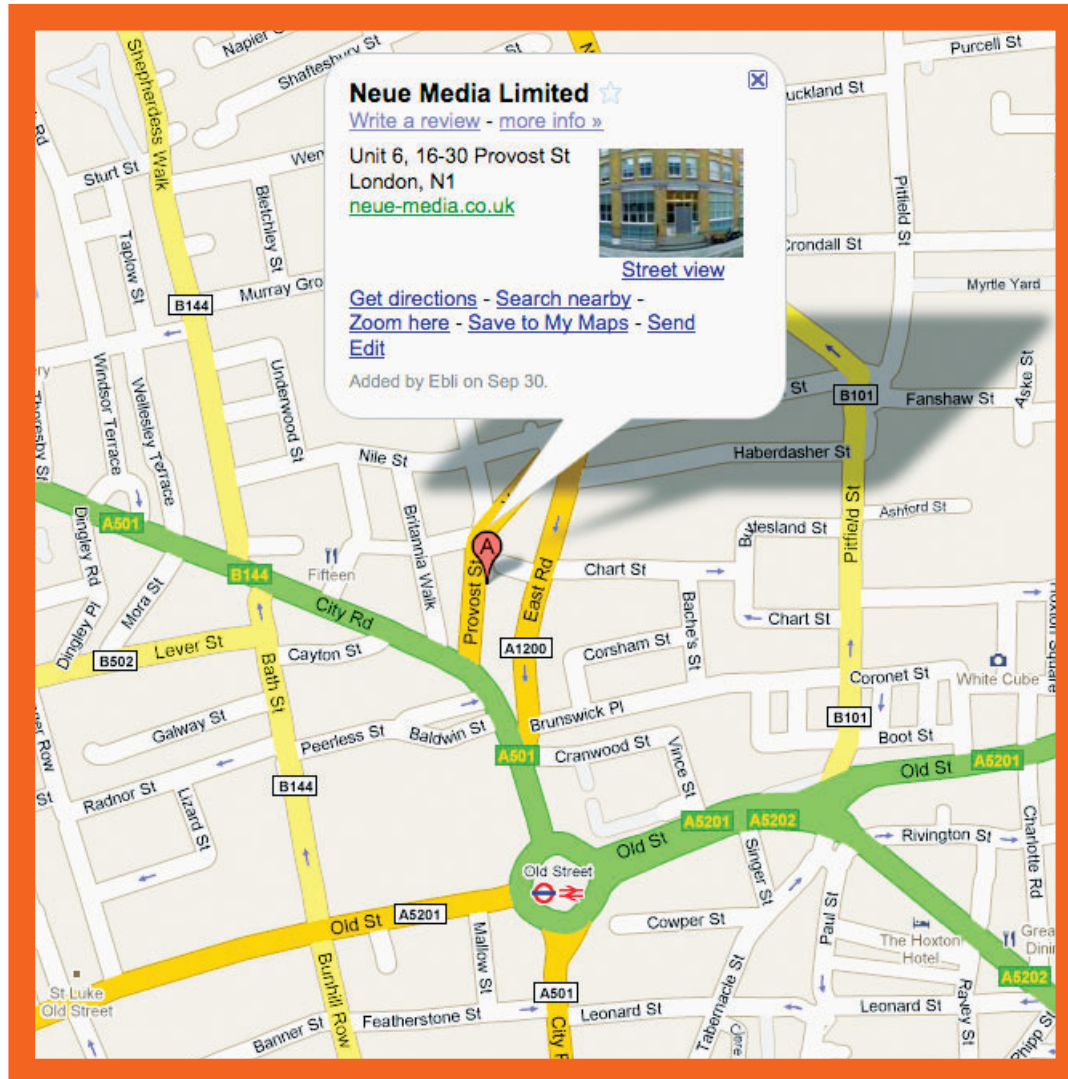

Neue Media Limited

Directions to our offices

Step 1

Old Street tube station is located on the Northern Line, Bank branch. When leaving Old Street tube station take exit 1 into City Road, A501.

Step 2

Continue to walk down City Road towards Moorfield Eye Hospital for about 2 minutes. The Hospital will appear on your left hand side opposite Provost Street.

Step 3

Take a right turn into Provost Street and 100 meters on the right hand side is Zeus House. Our offices are located at the second set of doors of the building. You have now reached your destination!