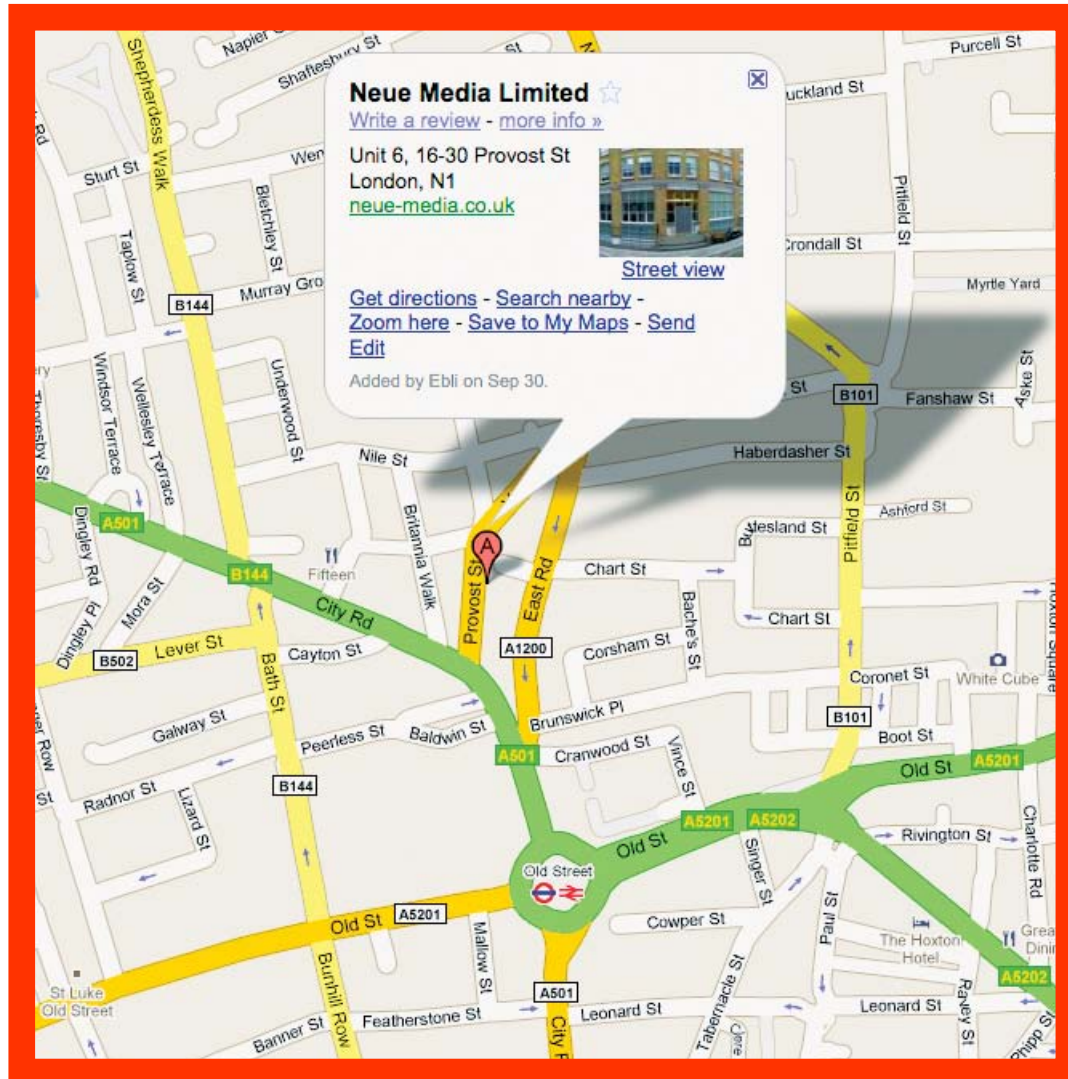

Neue Media Limited

Directions to our offices

Step 1

Old Street tube station is located on the Northern Line, Bank branch. When leaving Old Street tube station take exit 1 into City Road, A501.

Step 2

Continue to walk down City Road towards Moorfield Eye Hospital for about 2 minutes. The Hospital will appear on your left hand side opposite Provost Street.

Step 3

Take a right turn into Provost Street and 100 meters on the right hand side is Zeus House. Our offices are located at the second set of doors of the building. You have now reached your destination!